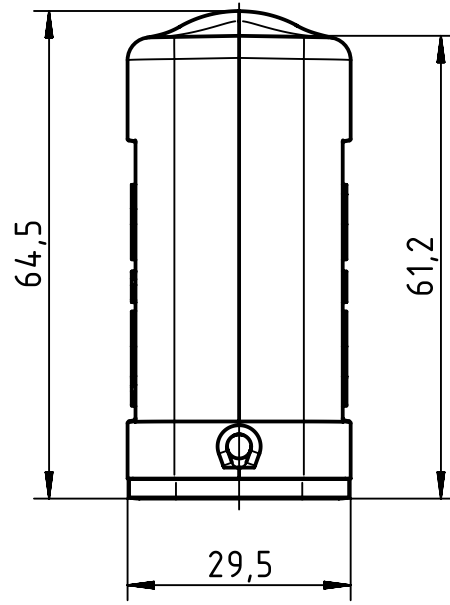

1 2 3 4 5 6

A

B

C

D

 All Dimensions in mm Original Size DIN A4	Scale 1:1		Free size tol.		Ref.	
	Created by PETERSM		Inspected by BERGHORN		Standardisation TIEMANNA	
 All rights reserved Department EL PD - DE	Date 2015-07-16		State Final Release		Doc-Key / ECM-Nr. 100120073/UGD/005/B 500000090909	
	Title Han A Hood Side Entry LC 2 Pegs PG 16				Page 1/1	
HARTING Electric GmbH & Co. KG D-32339 Espelkamp		Type TB	Number 09 20 016 1541		Rev. B	