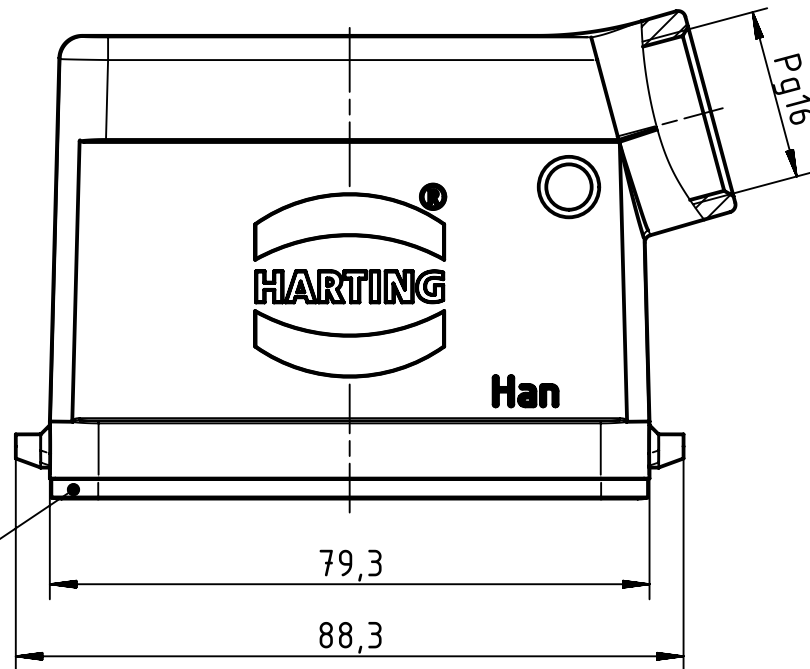

1 2 3 4 5 6

A

B

C

D

 All Dimensions in mm Original Size DIN A4	Scale 1:1		Free size tol.		Ref.	
	Created by PETERSM		Inspected by BERGHORN		Standardisation TIEMANNA	
 All rights reserved Department EL PD - DE	Date 2015-07-16		State Final Release		Doc-Key / ECM-Nr. 100120073/UGD/005/B 500000090909	
	Title Han A Hood Side Entry LC 2 Pegs PG 16				Page 1/1	
HARTING Electric GmbH & Co. KG D-32339 Espelkamp		Type TB	Number 09 20 016 1541		Rev. B	